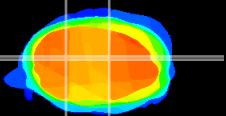

Coronal

Sagittal-R

Sagittal-L

ViBrism: CX04684
Horizontal

Cb nucleus