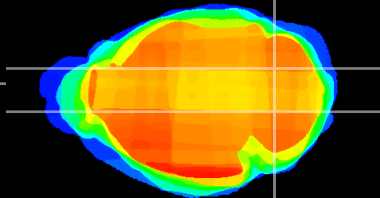

Coronal

Sagittal-R

Sagittal-L

ViBrism: CX04684
Horizontal

Cb nucleus