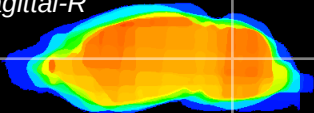

Coronal

Sagittal-R

Sagittal-L

ViBrism: CX04684
Horizontal

Cb nucleus