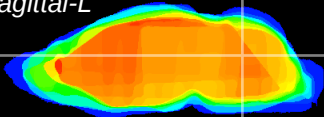

Coronal

Sagittal-R

Sagittal-L

ViBrism: CX04684
Horizontal

Cb nucleus