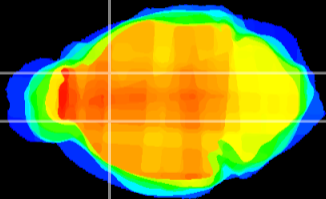

Coronal

Sagittal-R

Sagittal-L

ViBriSM: CX04754  
Horizontal

CPU medial