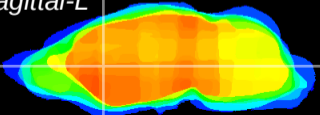

Coronal

Sagittal-R

Sagittal-L

ViBriSM: CX04754  
Horizontal

CPU medial