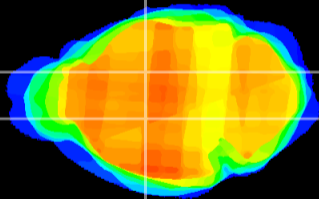

Coronal

Sagittal-R

Sagittal-L

ViBrism: CX04786
Horizontal

VA/VL