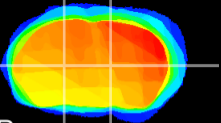

Coronal

Sagittal-R

Sagittal-L

ViBrism: CX04786
Horizontal

VA/VL