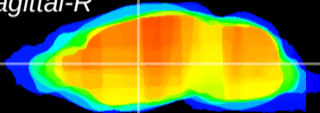

Coronal

Sagittal-R

Sagittal-L

ViBrism: CX04786
Horizontal

VA/VL