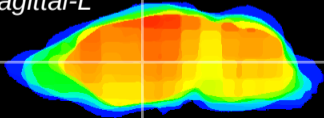

Coronal

Sagittal-R

Sagittal-L

ViBrism: CX04786
Horizontal

VA/VL