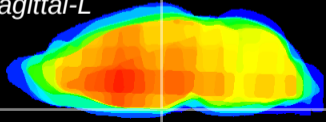

Coronal

Sagittal-R

Sagittal-L

ViBrism: CX04937
Horizontal

ME