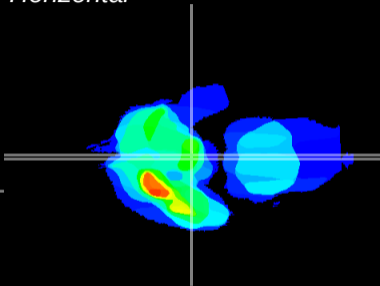

Coronal

Sagittal-R

Sagittal-L

ViBrism: CX04937
Horizontal

ME