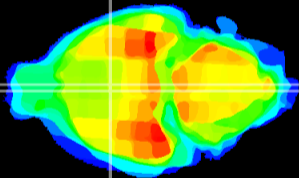

Coronal

Sagittal-R

Sagittal-L

ViBriSm: CX04979  
Horizontal

SPa dorsal