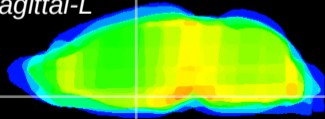

Coronal

Sagittal-R

Sagittal-L

ViBriSm: CX04979  
Horizontal

SPa dorsal