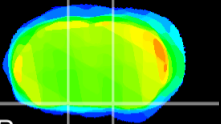

Coronal

Sagittal-R

Sagittal-L

ViBrism: CX04981
Horizontal

S0