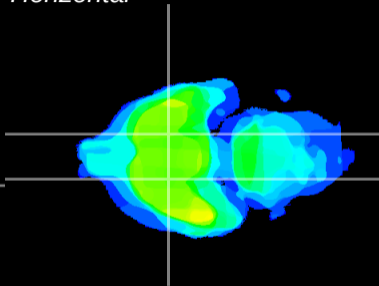

Coronal

Sagittal-R

Sagittal-L

ViBrism: CX04981
Horizontal

S0