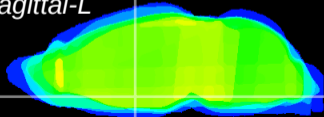

Coronal

Sagittal-R

Sagittal-L

ViBriSm: CX04993
Horizontal

SPa dorsal