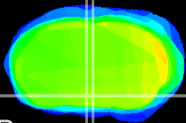

Coronal

Sagittal-R

Sagittal-L

ViBriSm: CX04993
Horizontal

SPa dorsal