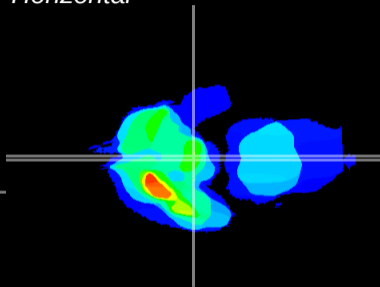

Coronal

Sagittal-R

Sagittal-L

ViBrism: CX05011
Horizontal

ME