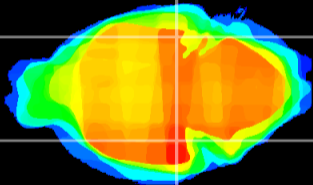

Coronal

Sagittal-R

Sagittal-L

ViBrism: CX05043
Horizontal

ventral S