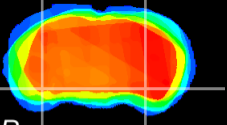

Coronal

Sagittal-R

Sagittal-L

ViBrism: CX05043
Horizontal

ventral S