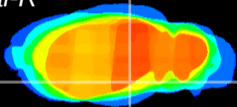

Coronal

Sagittal-R

Sagittal-L

ViBrism: CX05043
Horizontal

ventral S