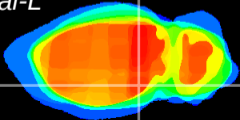

Coronal

Sagittal-R

Sagittal-L

ViBrism: CX05043
Horizontal

ventral S