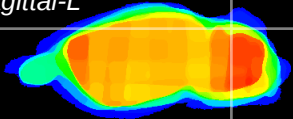

Coronal

Sagittal-R

Sagittal-L

ViBrism: CX05135
Horizontal

Cb lobe