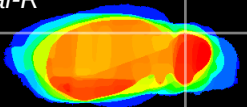

Coronal

Sagittal-R

Sagittal-L

ViBrism: CX05135
Horizontal

Cb lobe