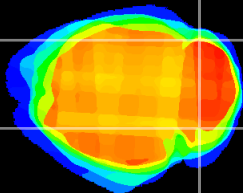

Coronal

Sagittal-R

Sagittal-L

ViBrism: CX05135
Horizontal

Cb lobe