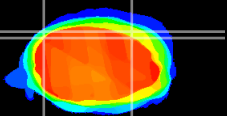

Coronal

Sagittal-R

Sagittal-L

ViBrism: CX05135
Horizontal

Cb lobe