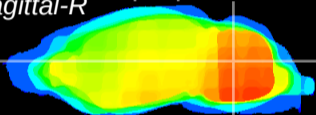

Coronal

Sagittal-R

Sagittal-L

ViBrism: CX05208
Horizontal

Cb nucleus