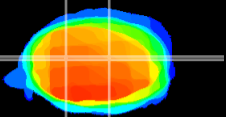

Coronal

Sagittal-R

Sagittal-L

ViBrism: CX05208
Horizontal

Cb nucleus