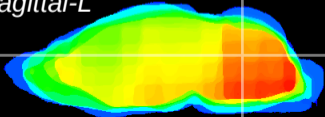

Coronal

Sagittal-R

Sagittal-L

ViBrism: CX05208
Horizontal

Cb nucleus