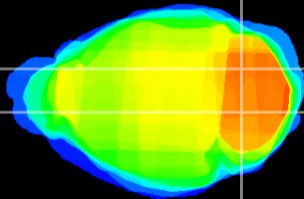

Coronal

Sagittal-R

Sagittal-L

ViBrism: CX05208
Horizontal

Cb nucleus