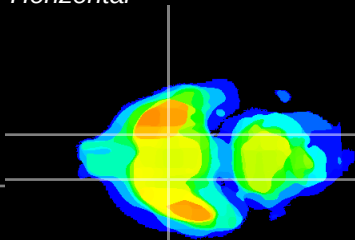

Coronal

Sagittal-R

Sagittal-L

ViBrism: CX05217
Horizontal

S0