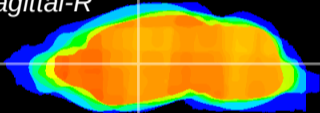

Coronal

Sagittal-R

Sagittal-L

ViBrism: CX05237
Horizontal

VA/VL