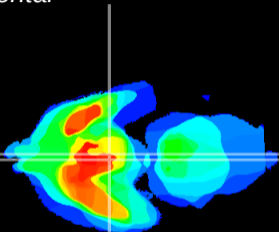

Coronal

Sagittal-R

Sagittal-L

ViBrism: CX05245
Horizontal

Arc