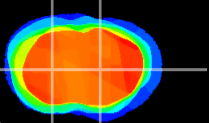

Coronal

Sagittal-R

Sagittal-L

ViBris: CX05290
Horizontal

CPu medial