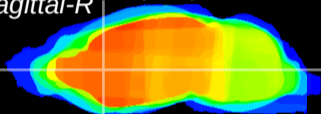

Coronal

Sagittal-R

Sagittal-L

ViBris: CX05290
Horizontal

CPu medial