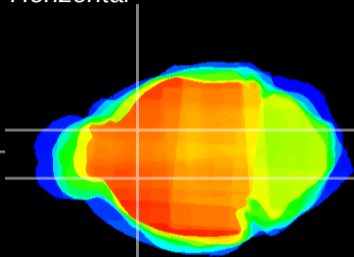

Coronal

Sagittal-R

Sagittal-L

ViBris: CX05290
Horizontal

CPu medial