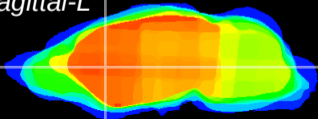

Coronal

Sagittal-R

Sagittal-L

ViBris: CX05290
Horizontal

CPu medial