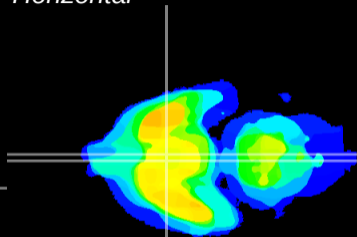

Coronal

Sagittal-R

Sagittal-L

ViBrism: CX05293
Horizontal

SCN