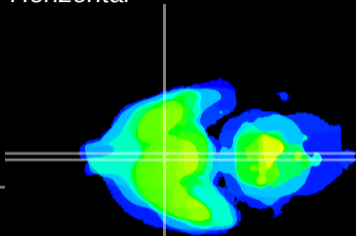

Coronal

Sagittal-R

Sagittal-L

ViBriSM: CX05367
Horizontal

SCN