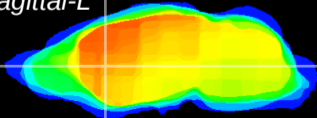

Coronal

Sagittal-R

Sagittal-L

ViBriSM: CX05376  
Horizontal

CPU medial