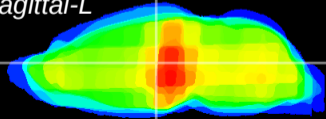

Coronal

Sagittal-R

Sagittal-L

ViBrism: CX05400
Horizontal

MD