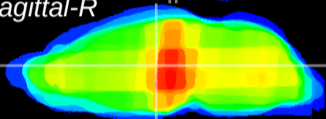

Coronal

Sagittal-R

Sagittal-L

ViBrism: CX05400
Horizontal

MD