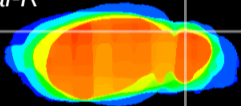

Coronal

Sagittal-R

Sagittal-L

ViBrism: CX05437
Horizontal

Cb lobe