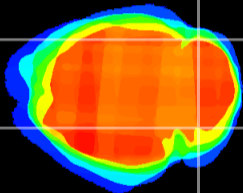

Coronal

Sagittal-R

Sagittal-L

ViBrism: CX05437
Horizontal

Cb lobe