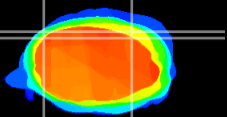

Coronal

Sagittal-R

Sagittal-L

ViBrism: CX05437
Horizontal

Cb lobe