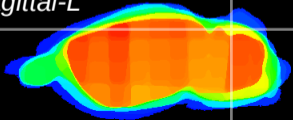

Coronal

Sagittal-R

Sagittal-L

ViBrism: CX05437
Horizontal

Cb lobe