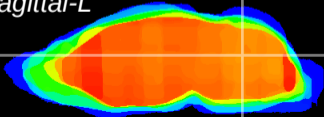

*Coronal*

*Sagittal-R*

*Sagittal-L*

ViBrism: CX05534  
*Horizontal*

Cb nucleus