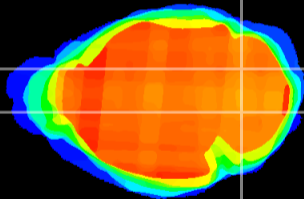

*Coronal*

*Sagittal-R*

*Sagittal-L*

ViBrism: CX05534  
*Horizontal*

Cb nucleus