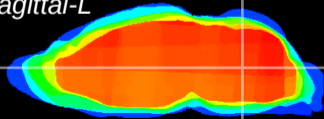

Coronal

Sagittal-R

Sagittal-L

ViBrism: CX05543
Horizontal

MVe