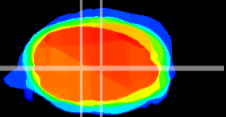

Coronal

Sagittal-R

Sagittal-L

ViBrism: CX05543
Horizontal

MVe