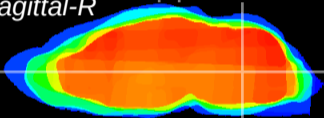

Coronal

Sagittal-R

Sagittal-L

ViBrism: CX05543
Horizontal

MVe