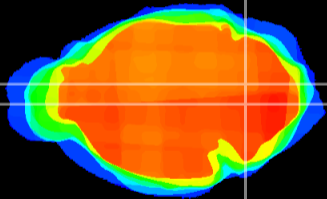

Coronal

Sagittal-R

Sagittal-L

ViBrism: CX05543
Horizontal

MVe