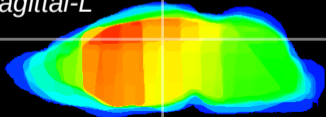

Coronal

Sagittal-R

Sagittal-L

ViBrism: CX05545
Horizontal

DG