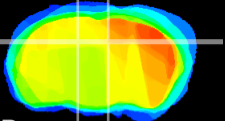

Coronal

Sagittal-R

Sagittal-L

ViBrism: CX05545
Horizontal

DG