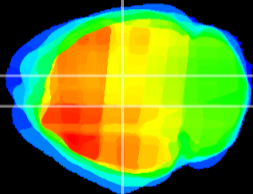

Coronal

Sagittal-R

Sagittal-L

ViBrism: CX05545
Horizontal

DG