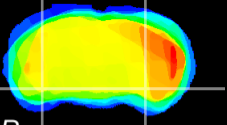

Coronal

Sagittal-R

Sagittal-L

ViBrism: CX05616
Horizontal