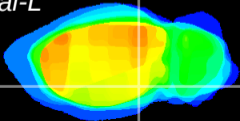

Coronal

Sagittal-R

Sagittal-L

ViBrism: CX05616
Horizontal