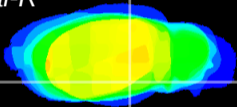

Coronal

Sagittal-R

Sagittal-L

ViBrism: CX05616
Horizontal