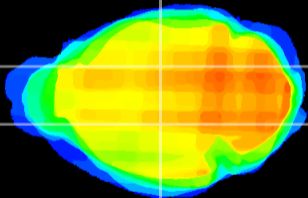

Coronal

Sagittal-R

Sagittal-L

ViBrism: CX05660
Horizontal

VPM/VPL