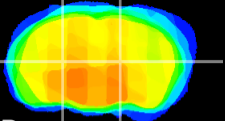

Coronal

Sagittal-R

Sagittal-L

ViBrism: CX05660
Horizontal

VPM/VPL