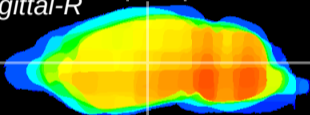

Coronal

Sagittal-R

Sagittal-L

ViBrism: CX05660
Horizontal

VPM/VPL