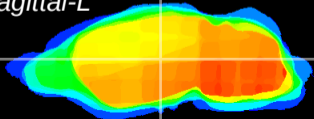

Coronal

Sagittal-R

Sagittal-L

ViBrism: CX05660
Horizontal

VPM/VPL