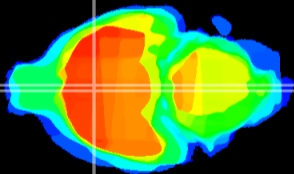

Coronal

Sagittal-R

Sagittal-L

ViBrism: CX05747  
Horizontal

MPA