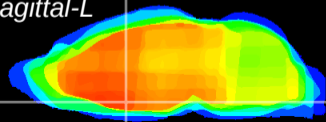

Coronal

Sagittal-R

Sagittal-L

ViBrism: CX05747  
Horizontal

MPA