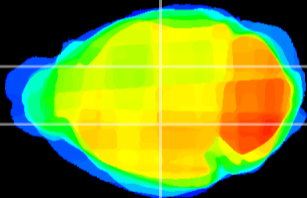

Coronal

Sagittal-R

Sagittal-L

ViBrism: CX06028
Horizontal

VPM/VPL