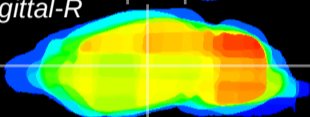

Coronal

Sagittal-R

Sagittal-L

ViBrism: CX06028
Horizontal

VPM/VPL