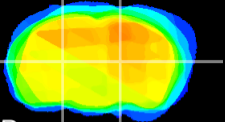

Coronal

Sagittal-R

Sagittal-L

ViBrism: CX06028
Horizontal

VPM/VPL