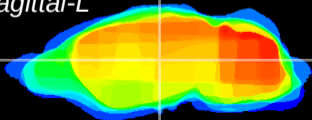

Coronal

Sagittal-R

Sagittal-L

ViBrism: CX06028
Horizontal

VPM/VPL