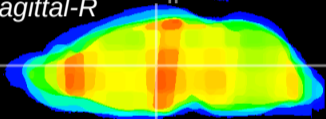

Coronal

Sagittal-R

Sagittal-L

ViBrism: CX06140
Horizontal

MD