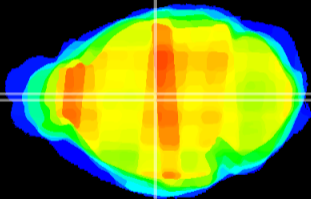

Coronal

Sagittal-R

Sagittal-L

ViBrism: CX06140
Horizontal

MD