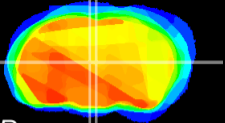

Coronal

Sagittal-R

Sagittal-L

ViBrism: CX06140
Horizontal

MD