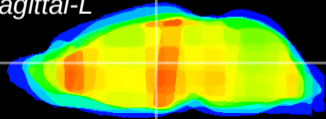

Coronal

Sagittal-R

Sagittal-L

ViBrism: CX06140
Horizontal

MD