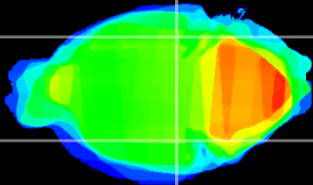

Coronal

Sagittal-R

Sagittal-L

ViBrism: CX06205
Horizontal

ventral S