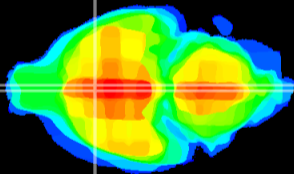

Coronal

Sagittal-R

Sagittal-L

ViBriSM: CX06218
Horizontal

MPA