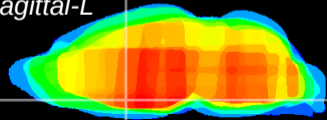

Coronal

Sagittal-R

Sagittal-L

ViBriSM: CX06218
Horizontal

MPA