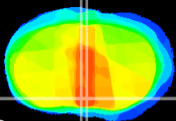

Coronal

Sagittal-R

Sagittal-L

ViBriSM: CX06218
Horizontal

MPA