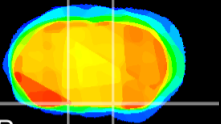

Coronal

Sagittal-R

Sagittal-L

ViBriSM: CX06441
Horizontal

S0