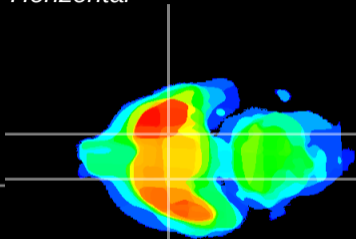

Coronal

Sagittal-R

Sagittal-L

ViBriSM: CX06441
Horizontal

S0