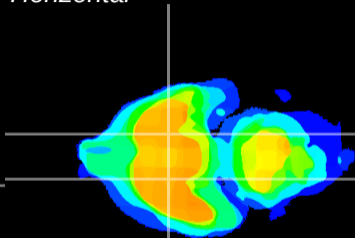

Coronal

Sagittal-R

Sagittal-L

ViBrisM: CX06513
Horizontal

S0