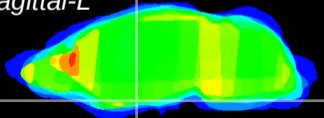

Coronal

Sagittal-R

Sagittal-L

ViBrism: CX06518
Horizontal

S0