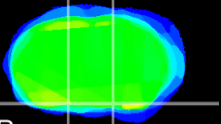

Coronal

Sagittal-R

Sagittal-L

ViBrism: CX06518
Horizontal

S0