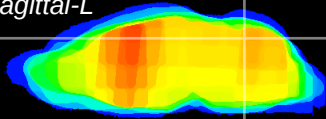

Coronal

Sagittal-R

Sagittal-L

ViBrism: CX06694
Horizontal

Cb vermis