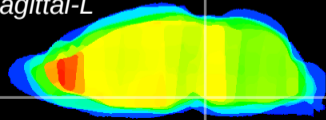

Coronal

Sagittal-R

Sagittal-L

ViBrism: CX06716
Horizontal

Pn