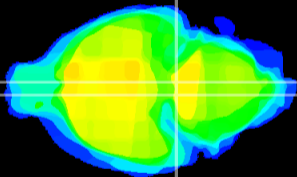

Coronal

Sagittal-R

Sagittal-L

ViBrism: CX06716
Horizontal

Pn