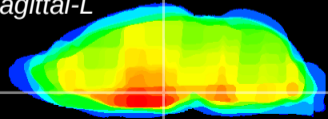

Coronal

Sagittal-R

Sagittal-L

ViBrism: CX06774
Horizontal

DM