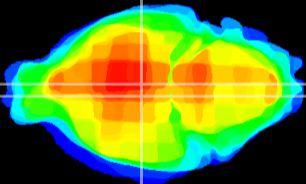

Coronal

Sagittal-R

Sagittal-L

ViBrism: CX06774
Horizontal

DM