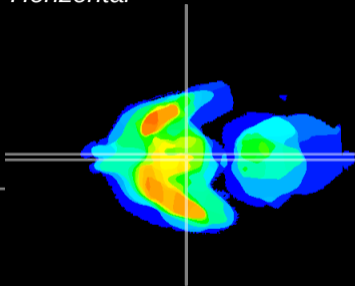

Coronal

Sagittal-R

Sagittal-L

ViBrism: CX06777
Horizontal

Arc