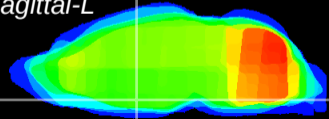

Coronal

Sagittal-R

Sagittal-L

ViBrisM: CX06804
Horizontal

SPa ventral