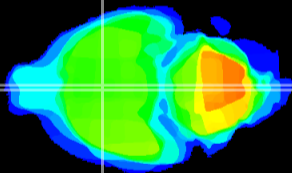

Coronal

Sagittal-R

Sagittal-L

ViBrisM: CX06804
Horizontal

SPa ventral