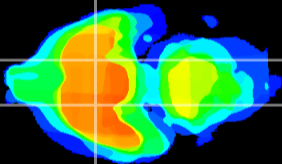

Coronal

Sagittal-R

Sagittal-L

ViBrisM: CX06940
Horizontal

S0