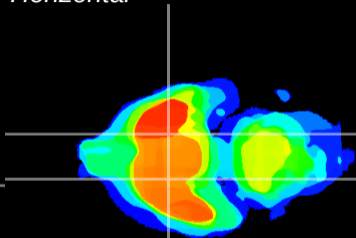

Coronal

Sagittal-R

Sagittal-L

ViBrisM: CX07056
Horizontal

S0