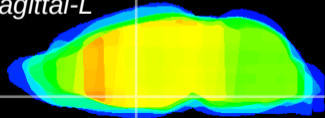

Coronal

Sagittal-R

Sagittal-L

ViBriSm: CX07061
Horizontal

SPa dorsal