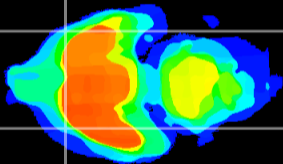

Coronal

Sagittal-R

Sagittal-L

ViBrism: CX07072
Horizontal

Pir