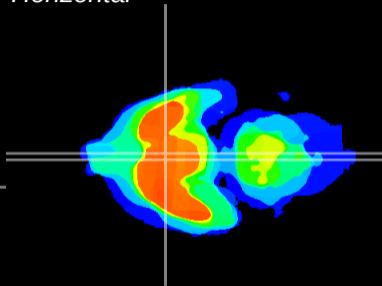

Coronal

Sagittal-R

Sagittal-L

ViBrism: CX07092
Horizontal

SCN