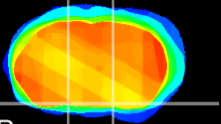

Coronal

Sagittal-R

Sagittal-L

ViBrism: CX07197
Horizontal

S0