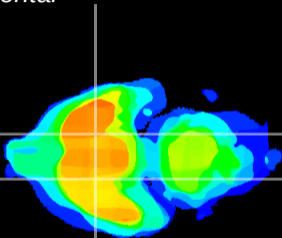

Coronal

Sagittal-R

Sagittal-L

ViBrism: CX07197
Horizontal

S0