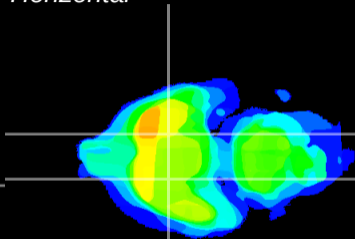

Coronal

Sagittal-R

Sagittal-L

ViBrism: CX07199
Horizontal

S0