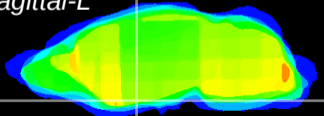

Coronal

Sagittal-R

Sagittal-L

ViBrism: CX07199
Horizontal

S0