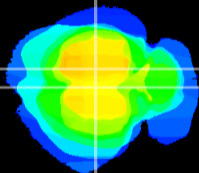

Coronal

Sagittal-R

Sagittal-L

ViBrism: CX07302
Horizontal

RS