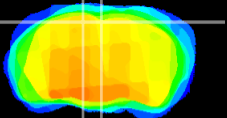

Coronal

Sagittal-R

Sagittal-L

ViBrism: CX07302
Horizontal

RS