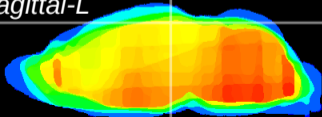

Coronal

Sagittal-R

Sagittal-L

ViBrism: CX07302
Horizontal

RS