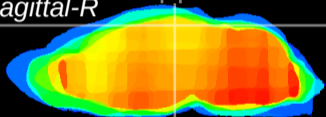

Coronal

Sagittal-R

Sagittal-L

ViBrism: CX07302
Horizontal

RS