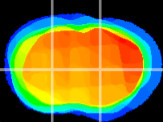

Coronal

Sagittal-R

Sagittal-L

ViBriSM: CX07320
Horizontal

CPu medial