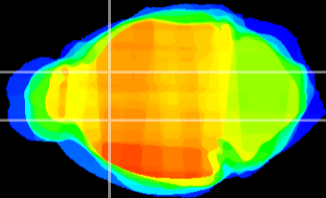

Coronal

Sagittal-R

Sagittal-L

ViBriSM: CX07320
Horizontal

CPu medial