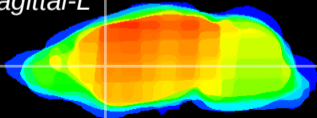

Coronal

Sagittal-R

Sagittal-L

ViBriSM: CX07320
Horizontal

CPu medial