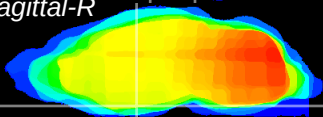

Coronal

Sagittal-R

Sagittal-L

ViBrism: CX07504
Horizontal

S0