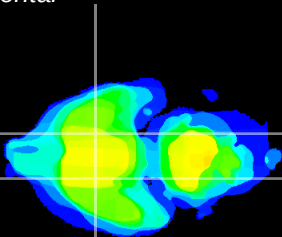

Coronal

Sagittal-R

Sagittal-L

ViBrism: CX07504
Horizontal

S0