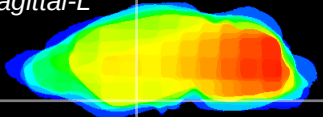

Coronal

Sagittal-R

Sagittal-L

ViBrism: CX07504
Horizontal

S0