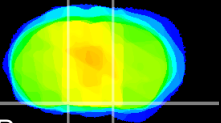

Coronal

Sagittal-R

Sagittal-L

ViBrism: CX07504
Horizontal

S0