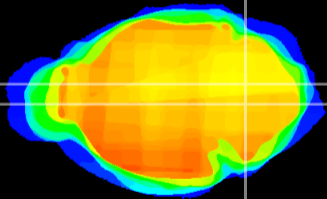

Coronal

Sagittal-R

Sagittal-L

ViBrism: CX07528
Horizontal

MVe