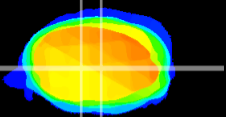

Coronal

Sagittal-R

Sagittal-L

ViBrism: CX07528
Horizontal

MVe