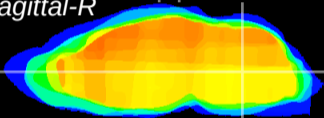

Coronal

Sagittal-R

Sagittal-L

ViBrism: CX07528
Horizontal

MVe