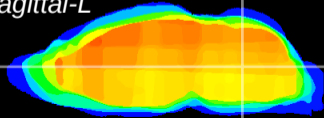

Coronal

Sagittal-R

Sagittal-L

ViBrism: CX07528
Horizontal

MVe