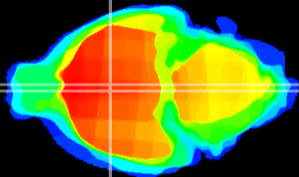

Coronal

Sagittal-R

Sagittal-L

ViBrism: CX07601
Horizontal

SPa dorsal